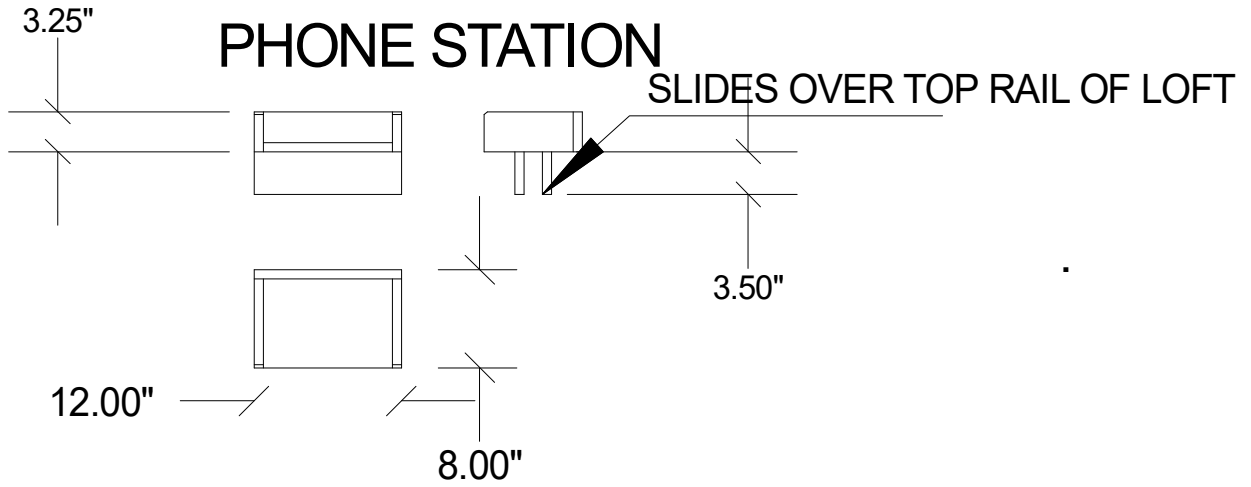

DIMENSIONS:
Ladder Bookshelf

Ladder Bookshelf