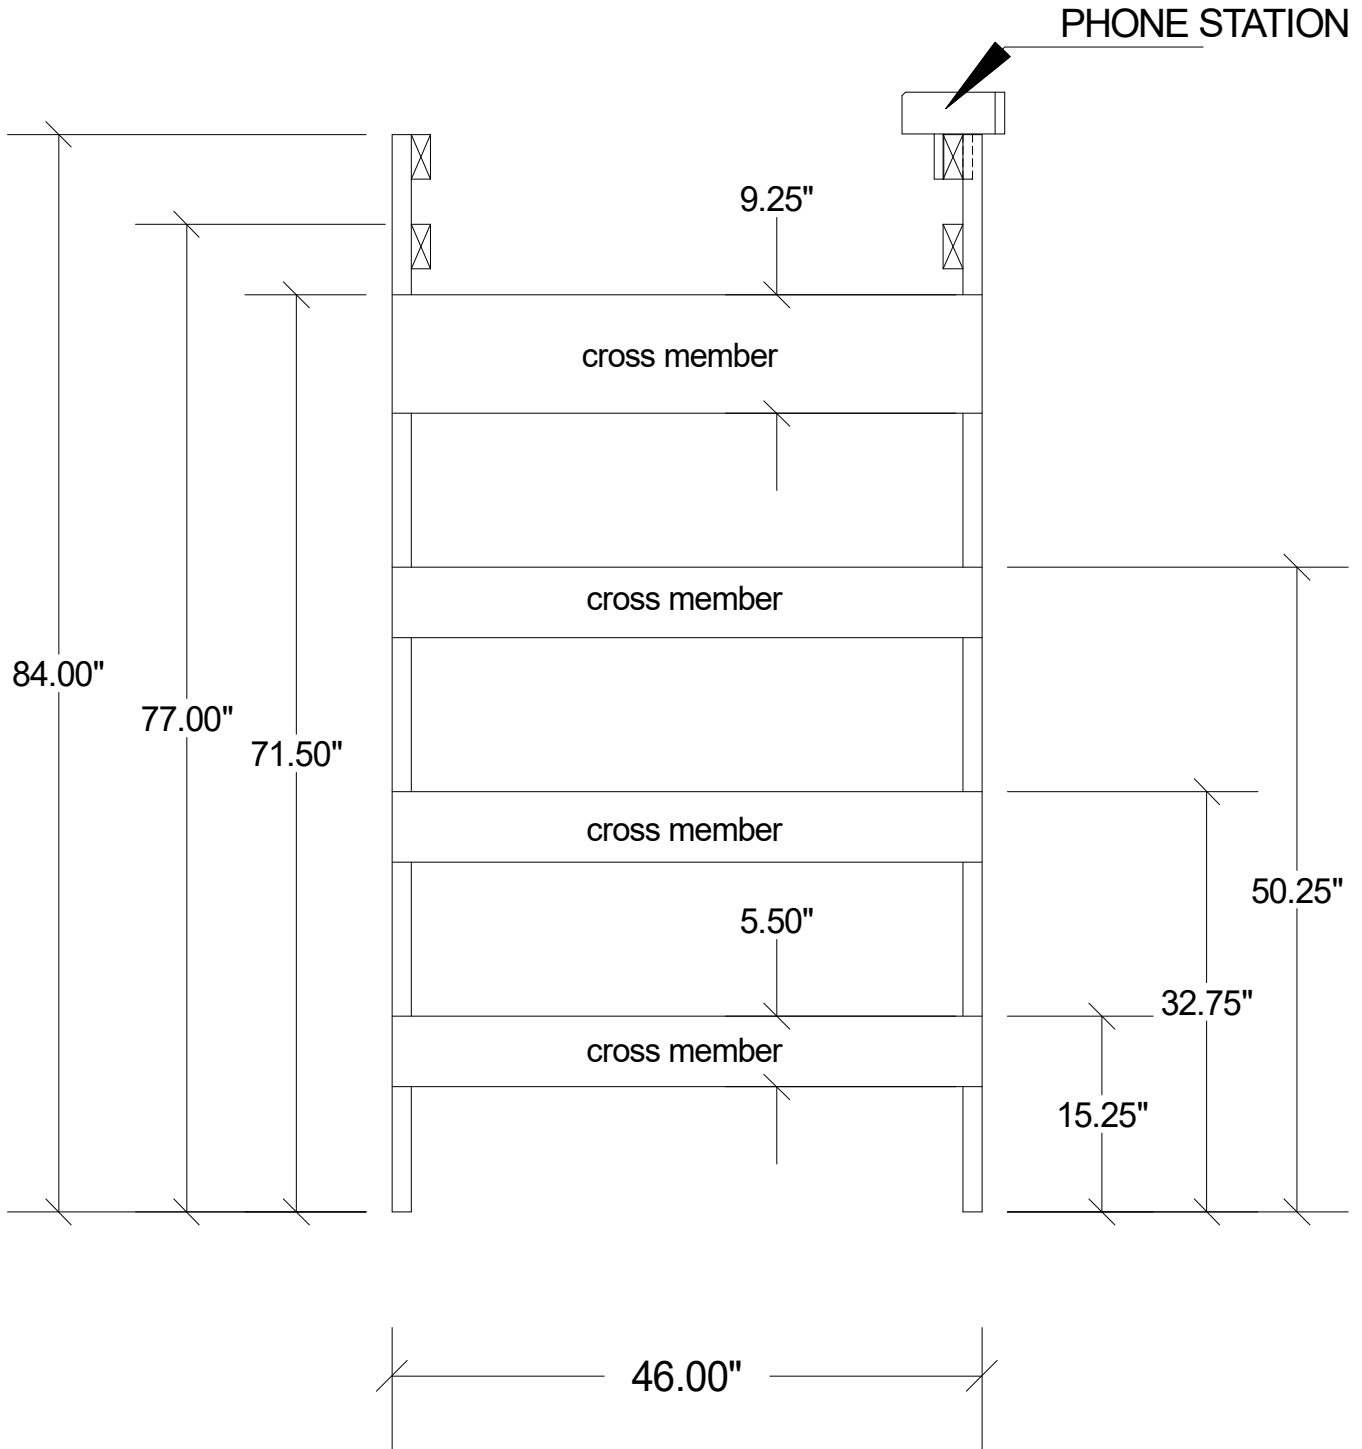

Material List

ITEM	QTY
2x4x8'	8
2x6x8'	11
2x2x8'	2
2x10x8'	1
2x12x8'	3
5/8"x4" Carriage Bolts	16
5/8" Washers	16
5/8" Nuts	16
2 3/4" Framing Screw with Torx/Star Drive	5lb Box

DORM ROOM LOFT:

Cut List

ITEM	SIZE	QTY
Vertical Uprights	2x6x84"	4
Safety Rails	2x4x80"	4
Lower Support Rails	2x6x77"	2
Bed Rails	2x6x77"	2
Cross Member	2x10x46"	2
Cross Member	2x6x46"	6
Slat Support Rails	2x2x71"	2
Mattress Slats	2x4x40"	5
Diagonal Supports	2x4x26" (45 degrees)	2
Diagonal Supports	2x4x24" (45 degrees)	2
Shelf	2x12x11 1/2"	1
Shelf	2x12x21 1/2"	1
Shelf	2x12x33"	1
Shelf	2x12x44 1/2"	1
Upright	2x12x54"	1
Upright	2x12x12"	5

DIMENSIONS:

Loft Overview

DIMENSIONS:
Ladder Bookshelf

Ladder Bookshelf

DIMENSIONS:

Loft Front

Front

DIMENSIONS:
Loft Rear

Rear

DIMENSIONS:

Loft Sides

Sides

DIMENSIONS:
Loft Top

Top

CATFOOTWEAR.COM | @CATFOOTWEAR

www.cat.com / www.caterpillar.com © 2018 Wolverine World Wide. All Rights Reserved. CAT, CATERPILLAR, BULL DOG, and their respective logos, "Caterpillar Yellow," the "Power Edge" trade dress as well as corporate and product identity used herein, are trademarks of Caterpillar and may not be used without permission.