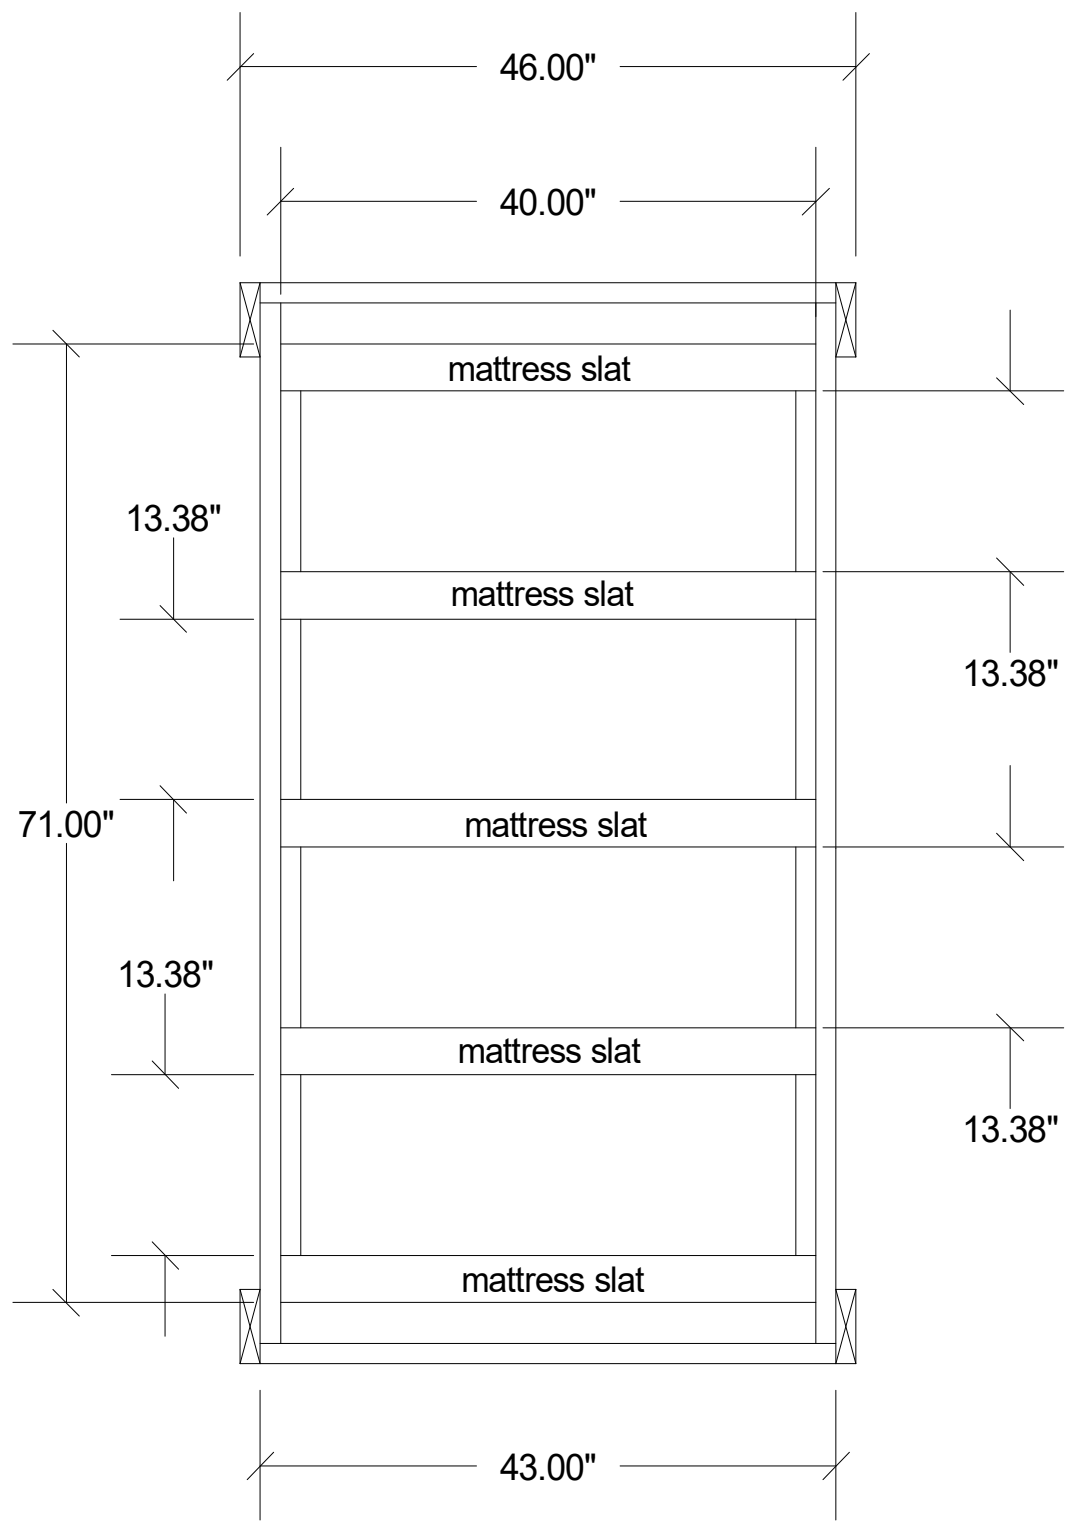

Material List

ITEM	QTY
2x4x8'	8
2x6x8'	11
2x2x8'	2
2x10x8'	1
2x12x8'	3
5/8"x4" Carriage Bolts	16
5/8" Washers	16
5/8" Nuts	16
2 3/4" Framing Screw with Torx/Star Drive	5lb Box

DORM ROOM LOFT:

Cut List

ITEM	SIZE	QTY
Vertical Uprights	2x6x84"	4
Safety Rails	2x4x80"	4
Lower Support Rails	2x6x77"	2
Bed Rails	2x6x77"	2
Cross Member	2x10x46"	2
Cross Member	2x6x46"	6
Slat Support Rails	2x2x71"	2
Mattress Slats	2x4x40"	5
Diagonal Supports	2x4x26" (45 degrees)	2
Diagonal Supports	2x4x24" (45 degrees)	2
Shelf	2x12x11 1/2"	1
Shelf	2x12x21 1/2"	1
Shelf	2x12x33"	1
Shelf	2x12x44 1/2"	1
Upright	2x12x54"	1
Upright	2x12x12"	5

DIMENSIONS:

Loft Overview

DIMENSIONS:
Ladder Bookshelf

Ladder Bookshelf

DIMENSIONS:

Loft Front

Front

DIMENSIONS:
Loft Rear

Rear

DIMENSIONS:

Loft Sides

Sides

DIMENSIONS:
Loft Top

Top

CATFOOTWEAR.COM | @CATFOOTWEAR

www.cat.com / www.caterpillar.com © 2018 Wolverine World Wide. All Rights Reserved. CAT, CATERPILLAR, BULL DOG, and their respective logos, "Caterpillar Yellow," the "Power Edge" trade dress as well as corporate and product identity used herein, are trademarks of Caterpillar and may not be used without permission.