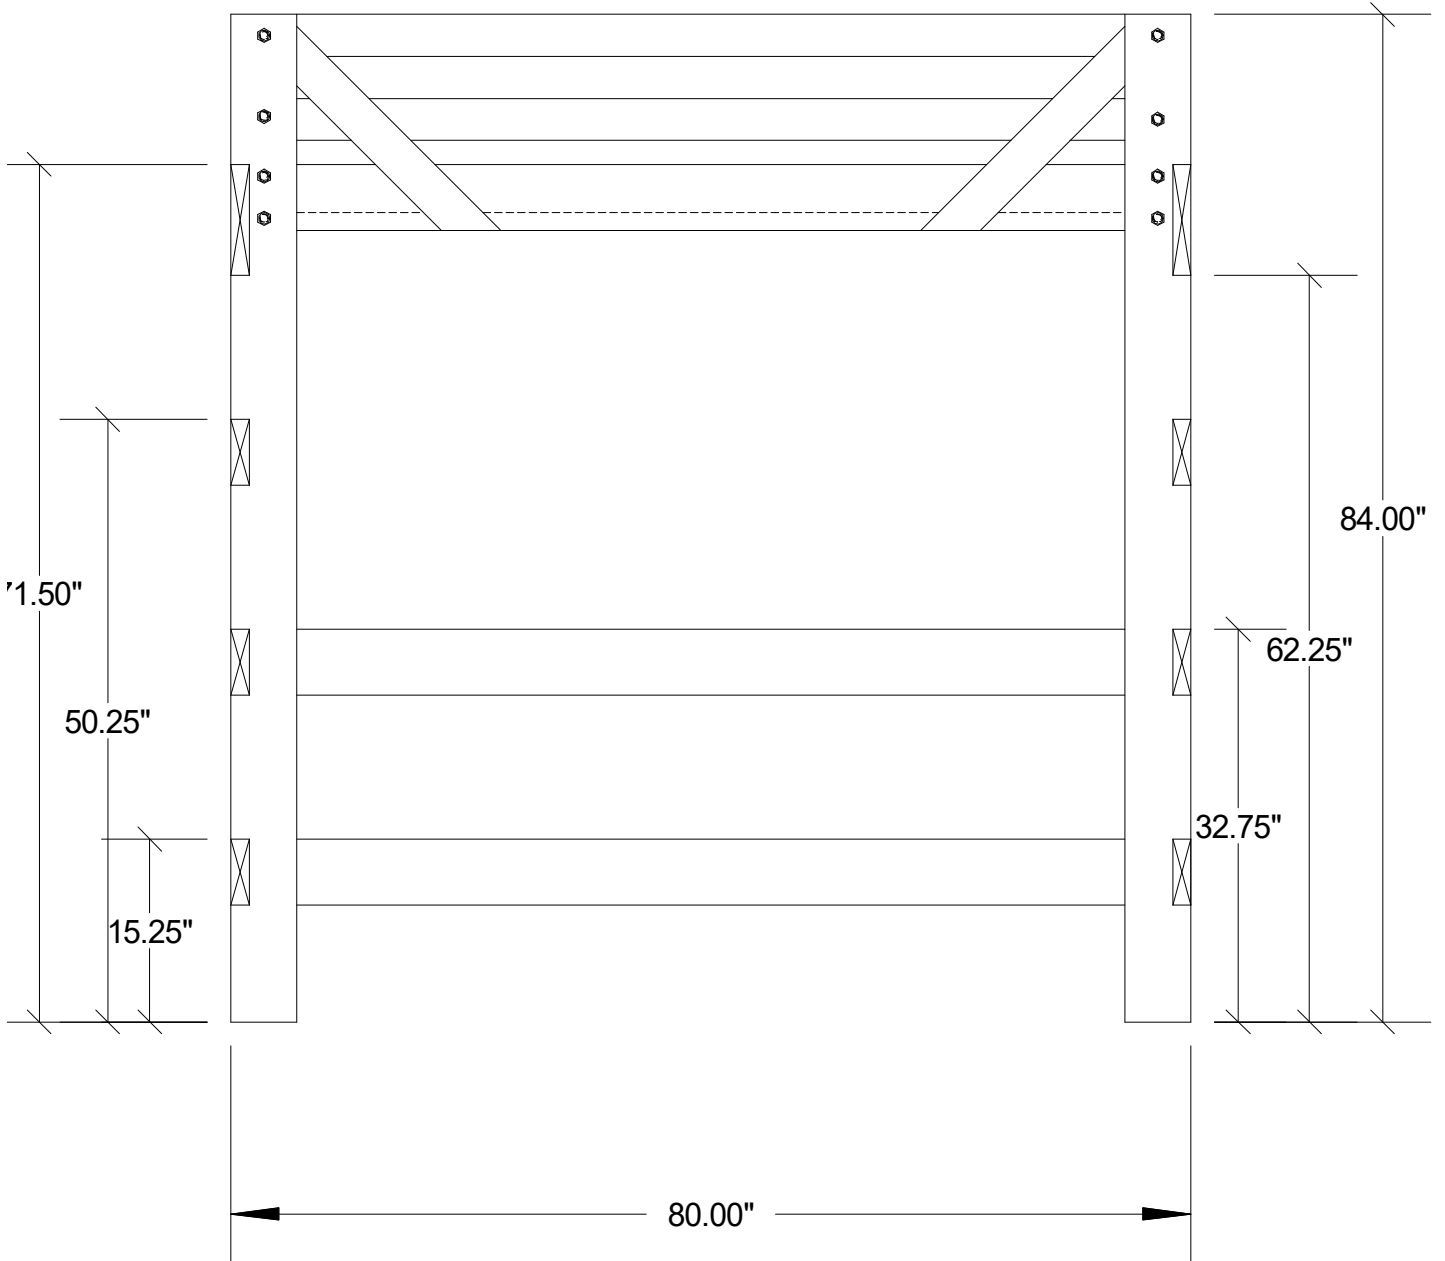

Material List

ITEM	QTY
2x4x8'	8
2x6x8'	11
2x2x8'	2
2x10x8'	1
2x12x8'	3
5/8"x4" Carriage Bolts	16
5/8" Washers	16
5/8" Nuts	16
2 3/4" Framing Screw with Torx/Star Drive	5lb Box

DORM ROOM LOFT:

Cut List

ITEM	SIZE	QTY
Vertical Uprights	2x6x84"	4
Safety Rails	2x4x80"	4
Lower Support Rails	2x6x77"	2
Bed Rails	2x6x77"	2
Cross Member	2x10x46"	2
Cross Member	2x6x46"	6
Slat Support Rails	2x2x71"	2
Mattress Slats	2x4x40"	5
Diagonal Supports	2x4x26" (45 degrees)	2
Diagonal Supports	2x4x24" (45 degrees)	2
Shelf	2x12x11 1/2"	1
Shelf	2x12x21 1/2"	1
Shelf	2x12x33"	1
Shelf	2x12x44 1/2"	1
Upright	2x12x54"	1
Upright	2x12x12"	5

DIMENSIONS:

Loft Overview

DIMENSIONS:
Ladder Bookshelf

Ladder Bookshelf

DIMENSIONS:

Loft Front

Front

DIMENSIONS:
Loft Rear

Rear

DIMENSIONS:

Loft Sides

Sides

DIMENSIONS:
Loft Top

Top

CATFOOTWEAR.COM | @CATFOOTWEAR

www.cat.com / www.caterpillar.com © 2018 Wolverine World Wide. All Rights Reserved. CAT, CATERPILLAR, BULL DOG, and their respective logos, "Caterpillar Yellow," the "Power Edge" trade dress as well as corporate and product identity used herein, are trademarks of Caterpillar and may not be used without permission.