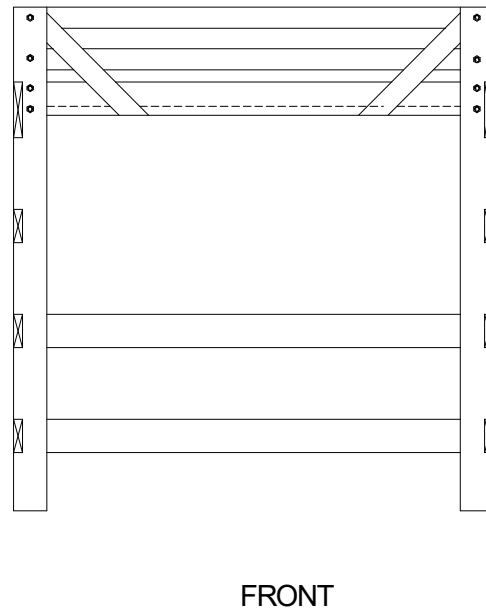

Material List

ITEM	QTY
2x4x8'	8
2x6x8'	11
2x2x8'	2
2x10x8'	1
2x12x8'	3
5/8"x4" Carriage Bolts	16
5/8" Washers	16
5/8" Nuts	16
2 3/4" Framing Screw with Torx/Star Drive	5lb Box

DORM ROOM LOFT:

Cut List

ITEM	SIZE	QTY
Vertical Uprights	2x6x84"	4
Safety Rails	2x4x80"	4
Lower Support Rails	2x6x77"	2
Bed Rails	2x6x77"	2
Cross Member	2x10x46"	2
Cross Member	2x6x46"	6
Slat Support Rails	2x2x71"	2
Mattress Slats	2x4x40"	5
Diagonal Supports	2x4x26" (45 degrees)	2
Diagonal Supports	2x4x24" (45 degrees)	2
Shelf	2x12x11 1/2"	1
Shelf	2x12x21 1/2"	1
Shelf	2x12x33"	1
Shelf	2x12x44 1/2"	1
Upright	2x12x54"	1
Upright	2x12x12"	5

DIMENSIONS:

Loft Overview

DIMENSIONS:
Ladder Bookshelf

Ladder Bookshelf

DIMENSIONS:

Loft Front

Front

DIMENSIONS:
Loft Rear

Rear

DIMENSIONS:

Loft Sides

Sides

DIMENSIONS:
Loft Top

Top

CATFOOTWEAR.COM | @CATFOOTWEAR

www.cat.com / www.caterpillar.com © 2018 Wolverine World Wide. All Rights Reserved. CAT, CATERPILLAR, BULL DOG, and their respective logos, "Caterpillar Yellow," the "Power Edge" trade dress as well as corporate and product identity used herein, are trademarks of Caterpillar and may not be used without permission.