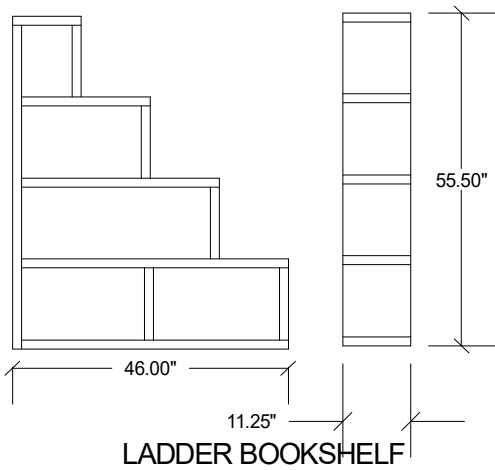

Material List

ITEM	QTY
2x4x8'	8
2x6x8'	11
2x2x8'	2
2x10x8'	1
2x12x8'	3
5/8"x4" Carriage Bolts	16
5/8" Washers	16
5/8" Nuts	16
2 3/4" Framing Screw with Torx/Star Drive	5lb Box

DORM ROOM LOFT:

Cut List

ITEM	SIZE	QTY
Vertical Uprights	2x6x84"	4
Safety Rails	2x4x80"	4
Lower Support Rails	2x6x77"	2
Bed Rails	2x6x77"	2
Cross Member	2x10x46"	2
Cross Member	2x6x46"	6
Slat Support Rails	2x2x71"	2
Mattress Slats	2x4x40"	5
Diagonal Supports	2x4x26" (45 degrees)	2
Diagonal Supports	2x4x24" (45 degrees)	2
Shelf	2x12x11 1/2"	1
Shelf	2x12x21 1/2"	1
Shelf	2x12x33"	1
Shelf	2x12x44 1/2"	1
Upright	2x12x54"	1
Upright	2x12x12"	5

DIMENSIONS:

Loft Overview

DIMENSIONS:
Ladder Bookshelf

Ladder Bookshelf

DIMENSIONS:

Loft Front

Front

DIMENSIONS:
Loft Rear

Rear

DIMENSIONS:

Loft Sides

Sides

DIMENSIONS:
Loft Top

Top

CATFOOTWEAR.COM | @CATFOOTWEAR

www.cat.com / www.caterpillar.com © 2018 Wolverine World Wide. All Rights Reserved. CAT, CATERPILLAR, BULL DOG, and their respective logos, "Caterpillar Yellow," the "Power Edge" trade dress as well as corporate and product identity used herein, are trademarks of Caterpillar and may not be used without permission.