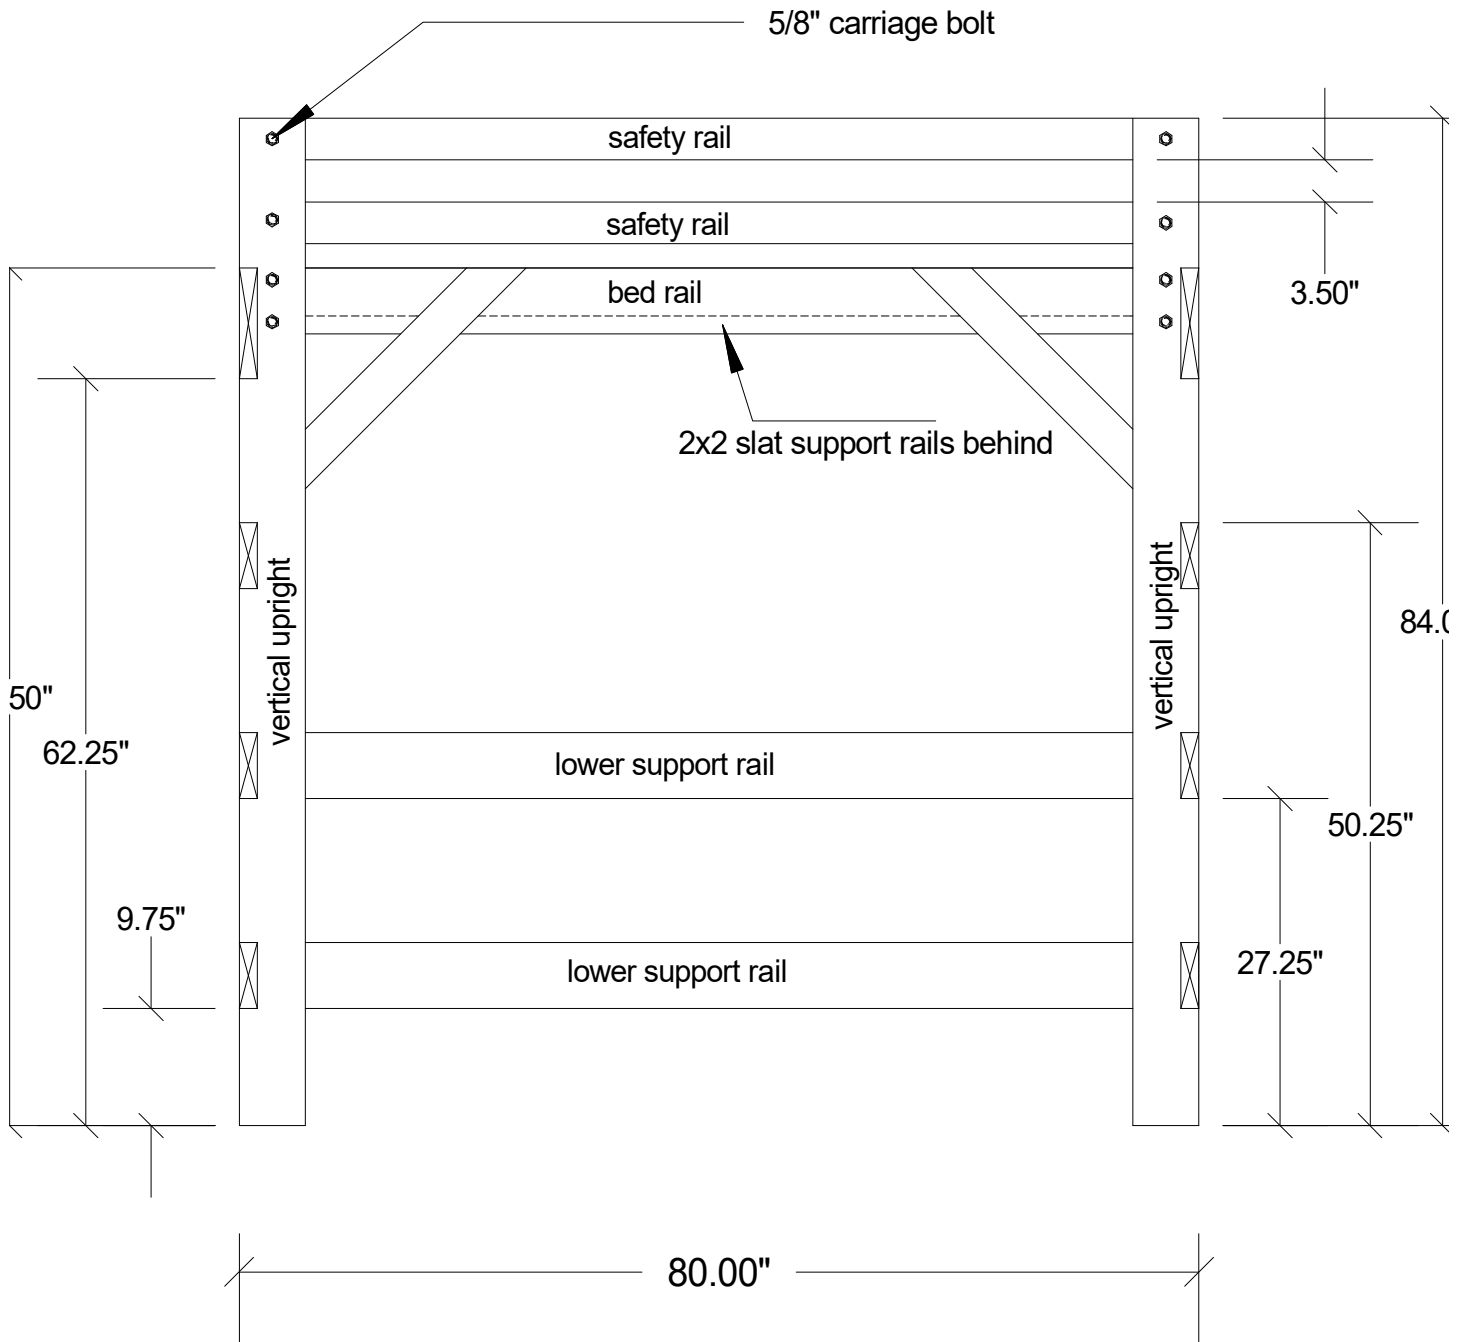

Material List

ITEM	QTY
2x4x8'	8
2x6x8'	11
2x2x8'	2
2x10x8'	1
2x12x8'	3
5/8"x4" Carriage Bolts	16
5/8" Washers	16
5/8" Nuts	16
2 3/4" Framing Screw with Torx/Star Drive	5lb Box

DORM ROOM LOFT:

Cut List

ITEM	SIZE	QTY
Vertical Uprights	2x6x84"	4
Safety Rails	2x4x80"	4
Lower Support Rails	2x6x77"	2
Bed Rails	2x6x77"	2
Cross Member	2x10x46"	2
Cross Member	2x6x46"	6
Slat Support Rails	2x2x71"	2
Mattress Slats	2x4x40"	5
Diagonal Supports	2x4x26" (45 degrees)	2
Diagonal Supports	2x4x24" (45 degrees)	2
Shelf	2x12x11 1/2"	1
Shelf	2x12x21 1/2"	1
Shelf	2x12x33"	1
Shelf	2x12x44 1/2"	1
Upright	2x12x54"	1
Upright	2x12x12"	5

DIMENSIONS:

Loft Overview

DIMENSIONS:
Ladder Bookshelf

Ladder Bookshelf

DIMENSIONS:

Loft Front

Front

DIMENSIONS:
Loft Rear

Rear

DIMENSIONS:

Loft Sides

Sides

DIMENSIONS:
Loft Top

Top

CATFOOTWEAR.COM | @CATFOOTWEAR

www.cat.com / www.caterpillar.com © 2018 Wolverine World Wide. All Rights Reserved. CAT, CATERPILLAR, BULL DOG, and their respective logos, "Caterpillar Yellow," the "Power Edge" trade dress as well as corporate and product identity used herein, are trademarks of Caterpillar and may not be used without permission.