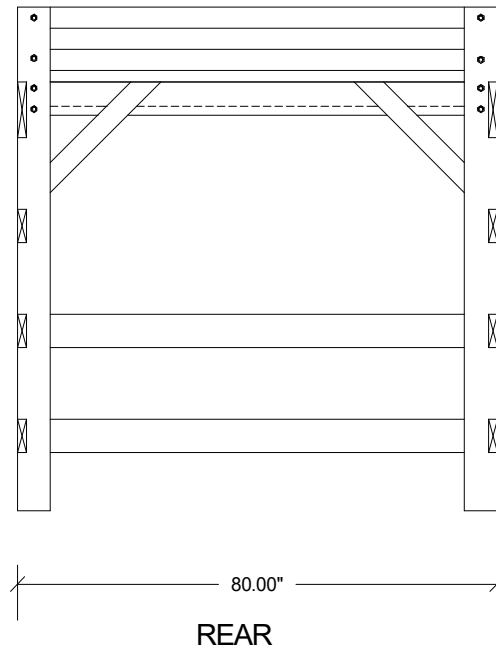

Material List

ITEM	QTY
2x4x8'	8
2x6x8'	11
2x2x8'	2
2x10x8'	1
2x12x8'	3
5/8"x4" Carriage Bolts	16
5/8" Washers	16
5/8" Nuts	16
2 3/4" Framing Screw with Torx/Star Drive	5lb Box

DORM ROOM LOFT:

Cut List

ITEM	SIZE	QTY
Vertical Uprights	2x6x84"	4
Safety Rails	2x4x80"	4
Lower Support Rails	2x6x77"	2
Bed Rails	2x6x77"	2
Cross Member	2x10x46"	2
Cross Member	2x6x46"	6
Slat Support Rails	2x2x71"	2
Mattress Slats	2x4x40"	5
Diagonal Supports	2x4x26" (45 degrees)	2
Diagonal Supports	2x4x24" (45 degrees)	2
Shelf	2x12x11 1/2"	1
Shelf	2x12x21 1/2"	1
Shelf	2x12x33"	1
Shelf	2x12x44 1/2"	1
Upright	2x12x54"	1
Upright	2x12x12"	5

DIMENSIONS:

Loft Overview

DIMENSIONS:
Ladder Bookshelf

Ladder Bookshelf

DIMENSIONS:

Loft Front

Front

DIMENSIONS:
Loft Rear

Rear

DIMENSIONS:

Loft Sides

Sides

DIMENSIONS:
Loft Top

Top

CATFOOTWEAR.COM | @CATFOOTWEAR

www.cat.com / www.caterpillar.com © 2018 Wolverine World Wide. All Rights Reserved. CAT, CATERPILLAR, BULL DOG, and their respective logos, "Caterpillar Yellow," the "Power Edge" trade dress as well as corporate and product identity used herein, are trademarks of Caterpillar and may not be used without permission.