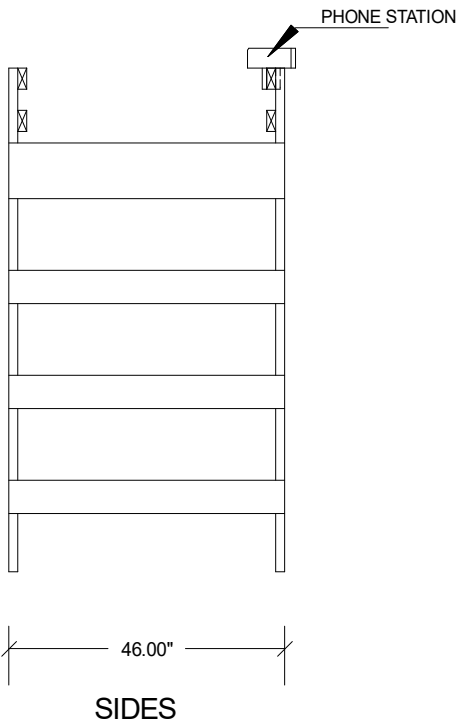

Material List

ITEM	QTY
2x4x8'	8
2x6x8'	11
2x2x8'	2
2x10x8'	1
2x12x8'	3
5/8"x4" Carriage Bolts	16
5/8" Washers	16
5/8" Nuts	16
2 3/4" Framing Screw with Torx/Star Drive	5lb Box

DORM ROOM LOFT:

Cut List

ITEM	SIZE	QTY
Vertical Uprights	2x6x84"	4
Safety Rails	2x4x80"	4
Lower Support Rails	2x6x77"	2
Bed Rails	2x6x77"	2
Cross Member	2x10x46"	2
Cross Member	2x6x46"	6
Slat Support Rails	2x2x71"	2
Mattress Slats	2x4x40"	5
Diagonal Supports	2x4x26" (45 degrees)	2
Diagonal Supports	2x4x24" (45 degrees)	2
Shelf	2x12x11 1/2"	1
Shelf	2x12x21 1/2"	1
Shelf	2x12x33"	1
Shelf	2x12x44 1/2"	1
Upright	2x12x54"	1
Upright	2x12x12"	5

DIMENSIONS:

Loft Overview

DIMENSIONS:
Ladder Bookshelf

Ladder Bookshelf

DIMENSIONS:

Loft Front

Front

DIMENSIONS:
Loft Rear

Rear

DIMENSIONS:

Loft Sides

Sides

DIMENSIONS:
Loft Top

Top

CATFOOTWEAR.COM | @CATFOOTWEAR

www.cat.com / www.caterpillar.com © 2018 Wolverine World Wide. All Rights Reserved. CAT, CATERPILLAR, BULL DOG, and their respective logos, "Caterpillar Yellow," the "Power Edge" trade dress as well as corporate and product identity used herein, are trademarks of Caterpillar and may not be used without permission.