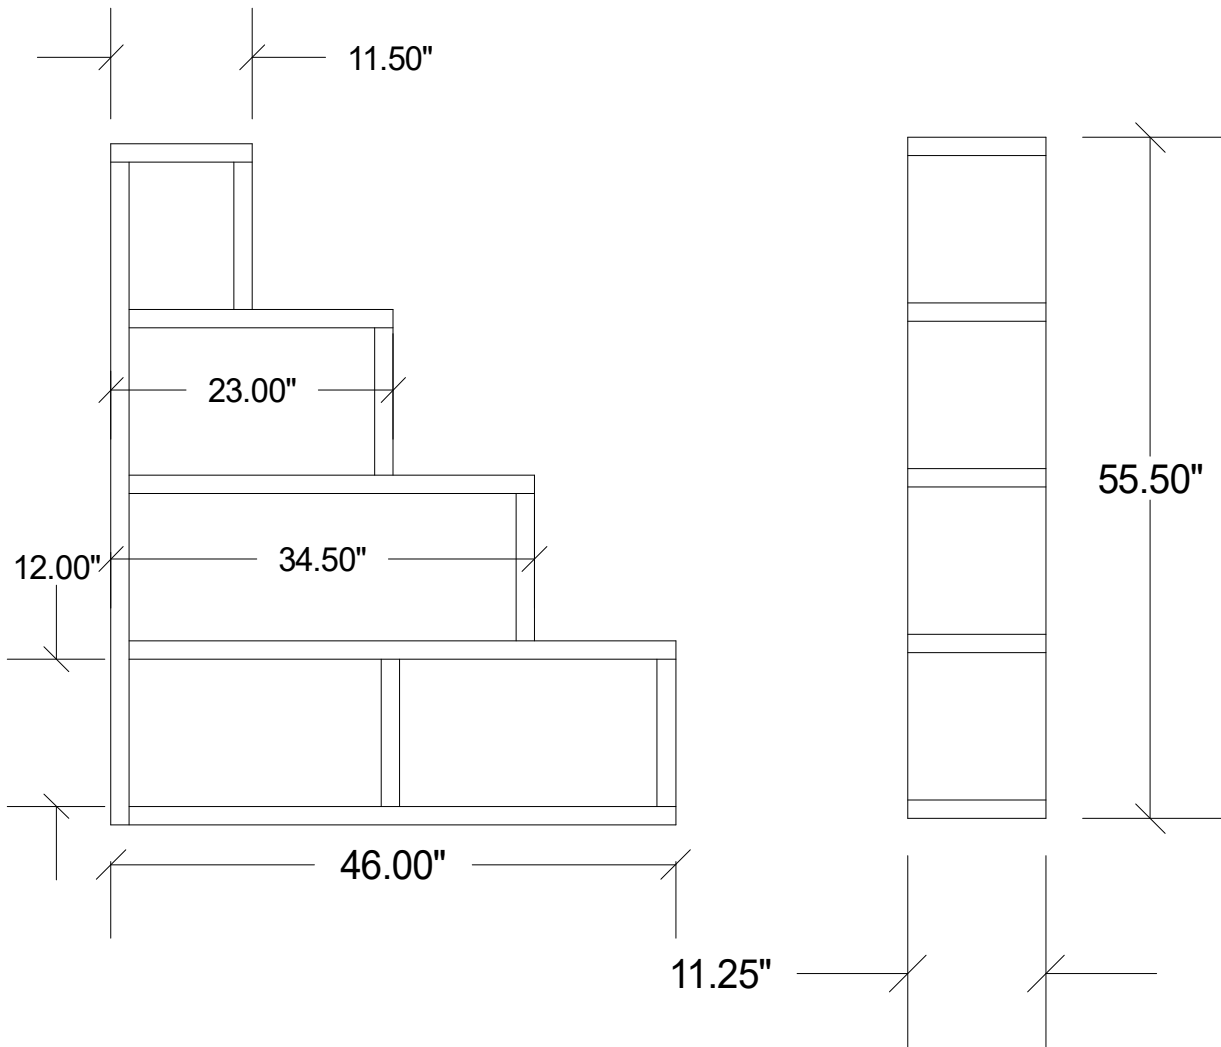

Material List

ITEM	QTY
2x4x8'	8
2x6x8'	11
2x2x8'	2
2x10x8'	1
2x12x8'	3
5/8"x4" Carriage Bolts	16
5/8" Washers	16
5/8" Nuts	16
2 3/4" Framing Screw with Torx/Star Drive	5lb Box

DORM ROOM LOFT:

Cut List

ITEM	SIZE	QTY
Vertical Uprights	2x6x84"	4
Safety Rails	2x4x80"	4
Lower Support Rails	2x6x77"	2
Bed Rails	2x6x77"	2
Cross Member	2x10x46"	2
Cross Member	2x6x46"	6
Slat Support Rails	2x2x71"	2
Mattress Slats	2x4x40"	5
Diagonal Supports	2x4x26" (45 degrees)	2
Diagonal Supports	2x4x24" (45 degrees)	2
Shelf	2x12x11 1/2"	1
Shelf	2x12x21 1/2"	1
Shelf	2x12x33"	1
Shelf	2x12x44 1/2"	1
Upright	2x12x54"	1
Upright	2x12x12"	5

DIMENSIONS:

Loft Overview

DIMENSIONS:
Ladder Bookshelf

Ladder Bookshelf

DIMENSIONS:

Loft Front

Front

DIMENSIONS:
Loft Rear

Rear

DIMENSIONS:

Loft Sides

Sides

DIMENSIONS:
Loft Top

Top

CATFOOTWEAR.COM | @CATFOOTWEAR

www.cat.com / www.caterpillar.com © 2018 Wolverine World Wide. All Rights Reserved. CAT, CATERPILLAR, BULL DOG, and their respective logos, "Caterpillar Yellow," the "Power Edge" trade dress as well as corporate and product identity used herein, are trademarks of Caterpillar and may not be used without permission.